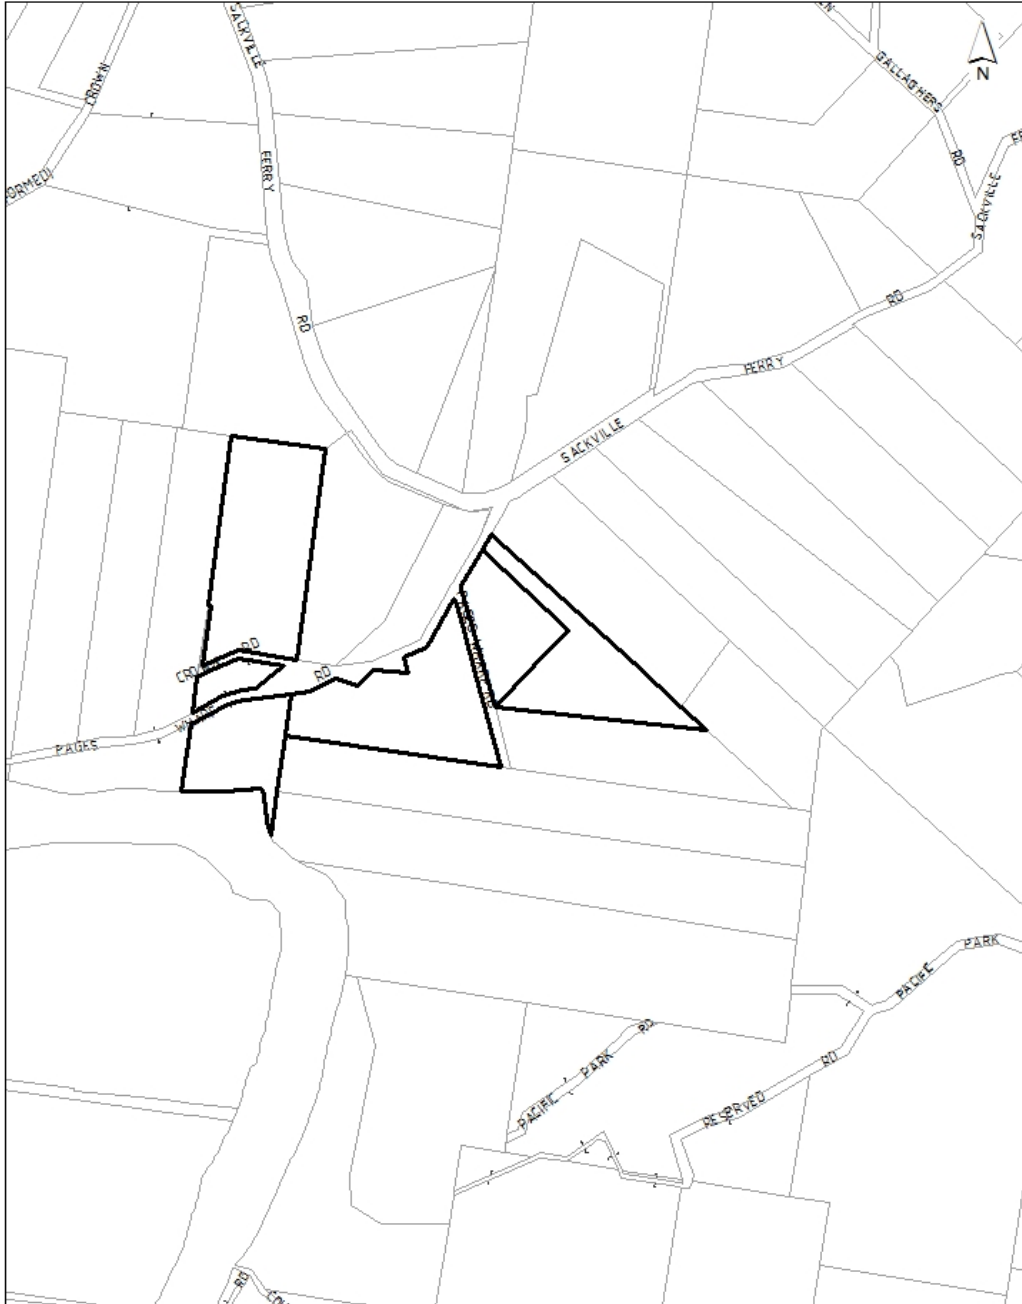

ATTACHMENT 1 – LOCALITY PLAN

□ SUBJECT SITE

THE HILLS
Sydney's Garden Shire

THE HILLS SHIRE COUNCIL

THE HILLS SHIRE COUNCIL DOES NOT GIVE ANY GUARANTEES CONCERNING THE ACCURACY, COMPLETENESS OR CURRENCY OF THE TEXTUAL INFORMATION HELD IN OR GENERATED FROM ITS DATABASE

BASE CADASTRE COPYRIGHT LAND & PROPERTY INFORMATION NSW (LPI), CADASTRE UPDATE INCLUDING COUNCIL GENERATED DATA IS SUBJECT TO THSC COPYRIGHT.

ATTACHMENT 2 – ROAD NAMING PLAN

THE HILLS SHIRE COUNCIL
APPROVED DEVELOPMENT PLAN
 DEVELOPMENT CONSENT NO. **1376/2013/ZD**

Please refer to conditions of Development Consent for the details of the required inspections and other matters which must be complied with.

Crown road which has been transferred to Council. Proposed road name of 'Devline Grove'