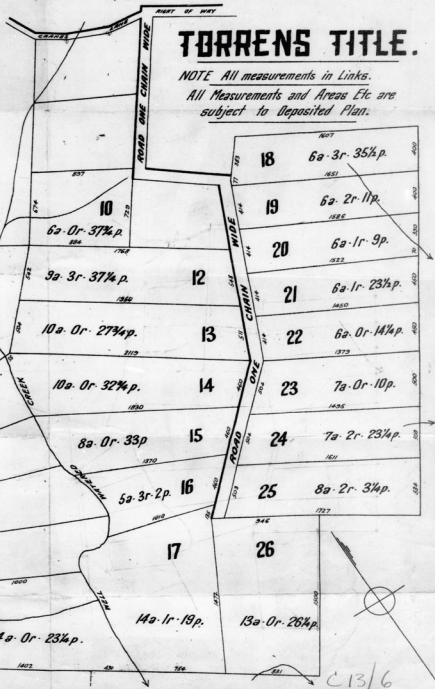

SATURDAY 15TH MARCH 1924

RICHARDSON & WRENCH LTD

Auctioneers, 92 Pitt Street, Sydney.

In Conjunction with

E. A. TURTLE & CO LTD

352 King Street, Sydney.

TERMS
£25 per block Deposit.
Balance by
20 Quarterly Payments.
Interest 6 Per Cent.