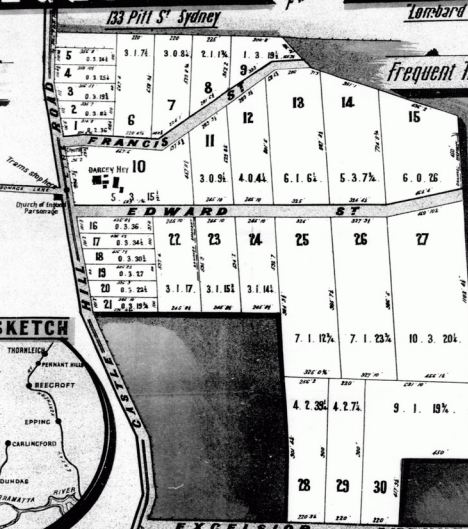

CASTLE HILL

DARCEY HEY ESTATE

IN SUBDIVISION

Including the Well Known Residence "DARCEY HEY" on the Main Road

Splendid FARM, ORCHARD BLOCKS & RESIDENTIAL SITES

Auction Sale on the Ground

SATURDAY 1ST MARCH 1913 at 3 p.m.

HARDIE & CORMAN in conjunction with **PERCY C SHARPE**

Auctioneers

133 Pitt St Sydney

Lombard Chambers 107 Pitt St

Water Laid on

Frequent Tram Service past the Estate

**TORRENS
TITLE**