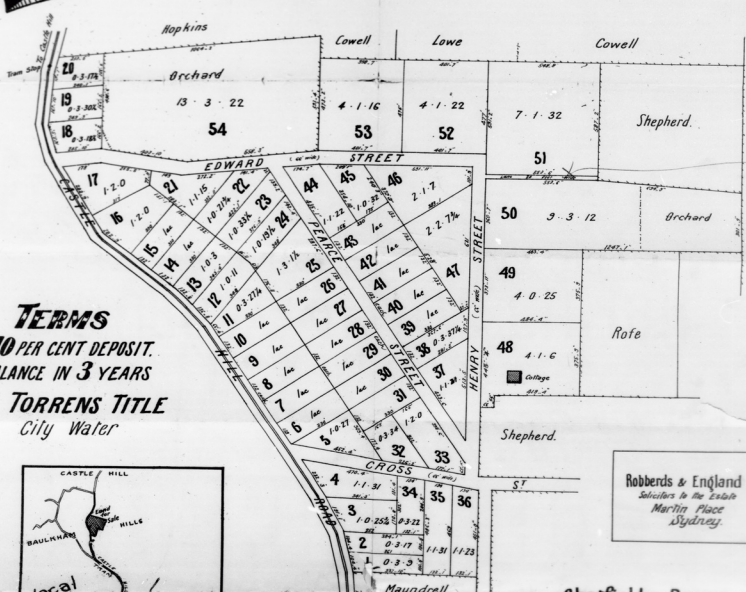

SATURDAY 4TH MARCH 1911

AT 3.30 P.M.

SLACK & CO
AUCTIONEERS
Parramatta

TERMS
10 PER CENT DEPOSIT.
BALANCE IN 3 YEARS
TORRENS TITLE
City Water

Robberds & England
Solicitors to the Estate
Martin Place
Sydney.