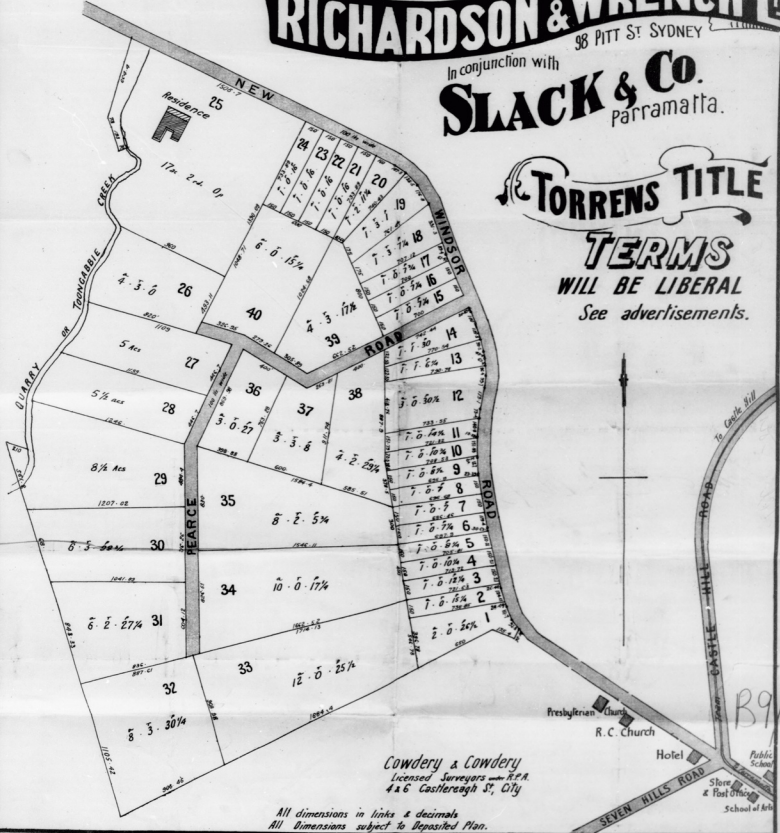

PEARCE'S ESTATE AT BAULKHAM HILLS

HANDY TO TRAM TERMINUS

AUCTION SALE. ON THE GROUND

SATURDAY 18TH APRIL 1914

AT 3 P.M.

RICHARDSON & WRENCH LTD

38 PITT ST SYDNEY

In conjunction with

SLACK & Co.

parramatta.

TORRENS TITLE
TERMS
WILL BE LIBERAL
See advertisements.