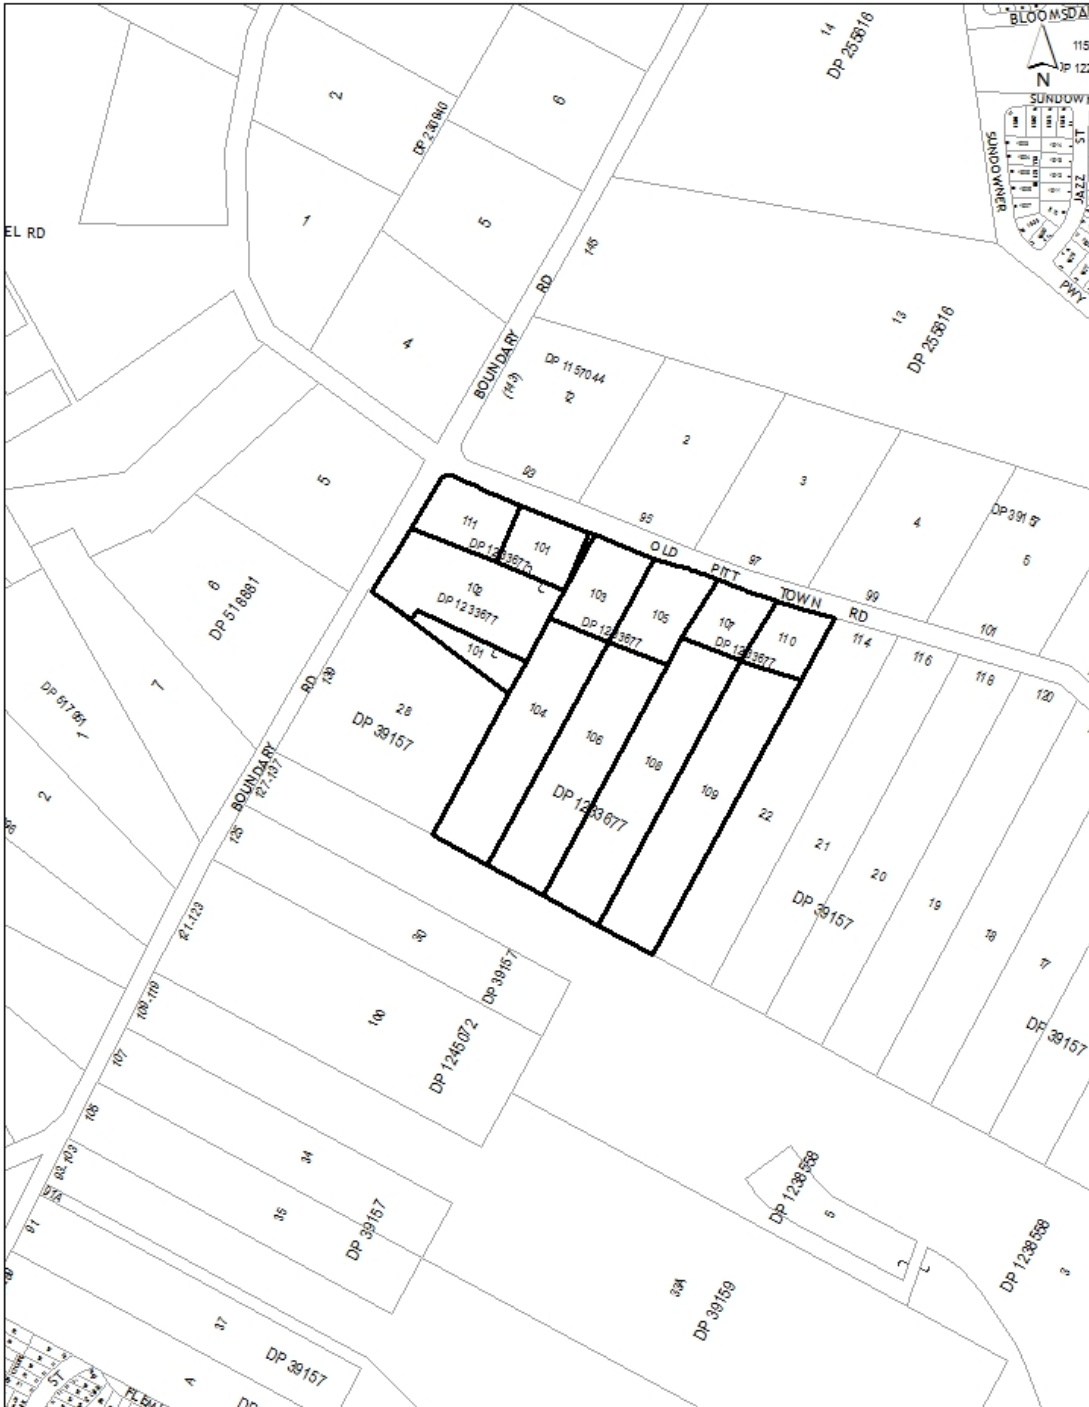

# ATTACHMENT 1 – LOCALITY PLAN

SUBJECT SITE

**THE HILLS**  
Sydney's Garden Shire

**THE HILLS SHIRE COUNCIL**

THE HILLS SHIRE COUNCIL DOES NOT GIVE ANY GUARANTEES CONCERNING THE ACCURACY, COMPLETENESS OR CURRENCY OF THE TEXTUAL INFORMATION HELD IN OR GENERATED FROM ITS DATABASE

BASE CADASTRE COPYRIGHT LAND & PROPERTY INFORMATION NSW (LP1). CADASTRE UPDATE INCLUDING COUNCIL GENERATED DATA IS SUBJECT TO THSC COPYRIGHT.